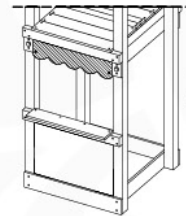

10.5 Roof Castle

15 Market

1

W

(600 - 610 mm)

W

(600 - 610 mm)

2a