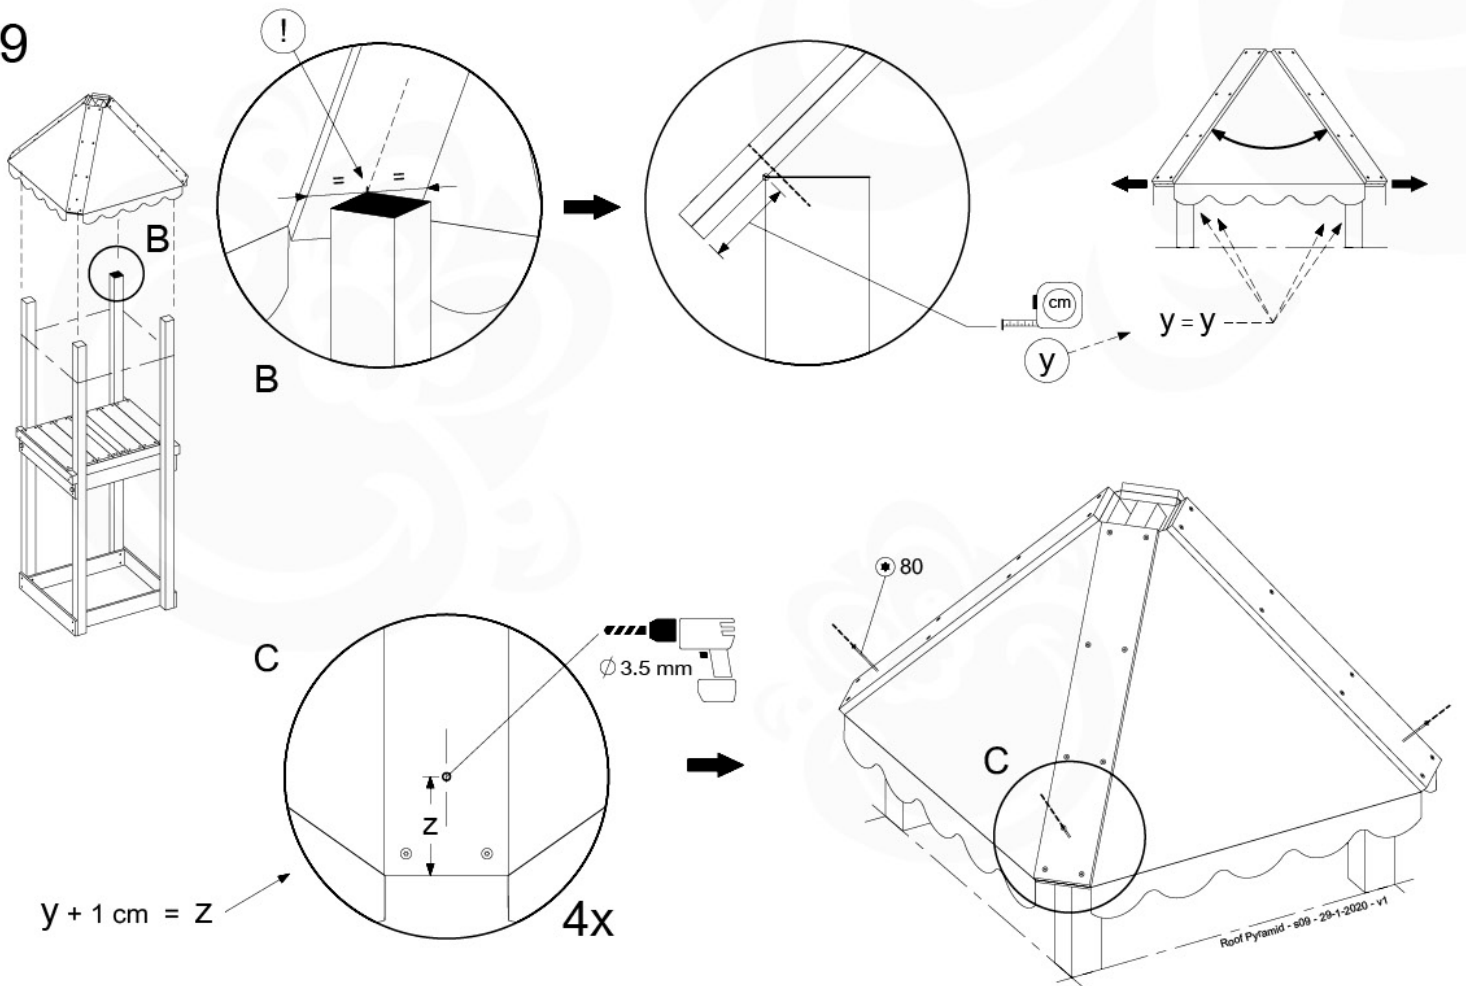

10.5 Roof Castle

15 Market

1

W

(600 - 610 mm)

W

(600 - 610 mm)

2a