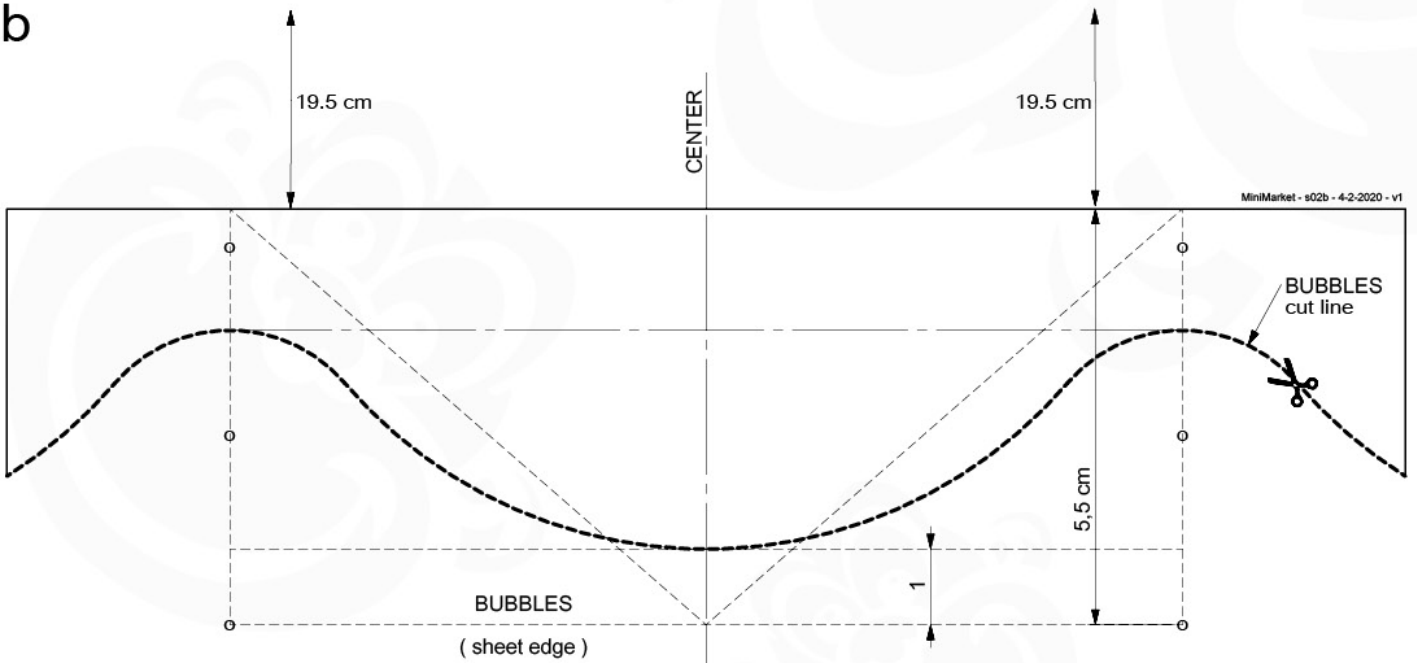

✂ pattern → 2b

2b