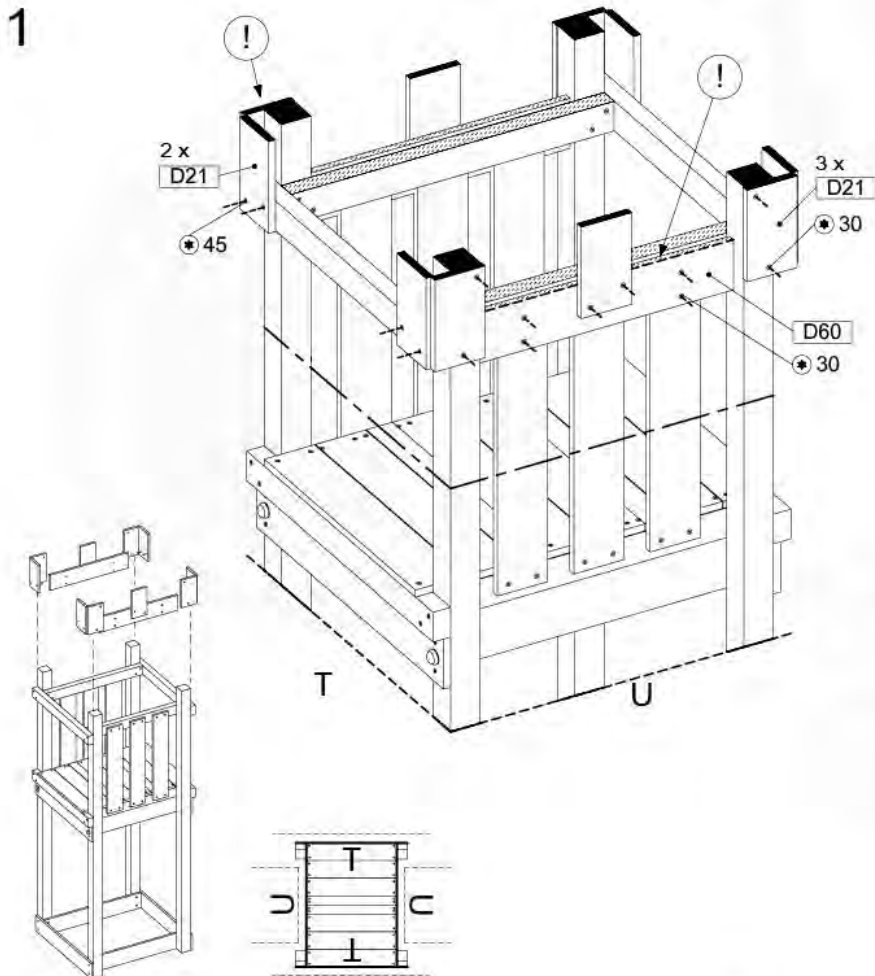

10.5 Roof Castle

15 Market

1

W

(600 - 610 mm)

W

(600 - 610 mm)

2a