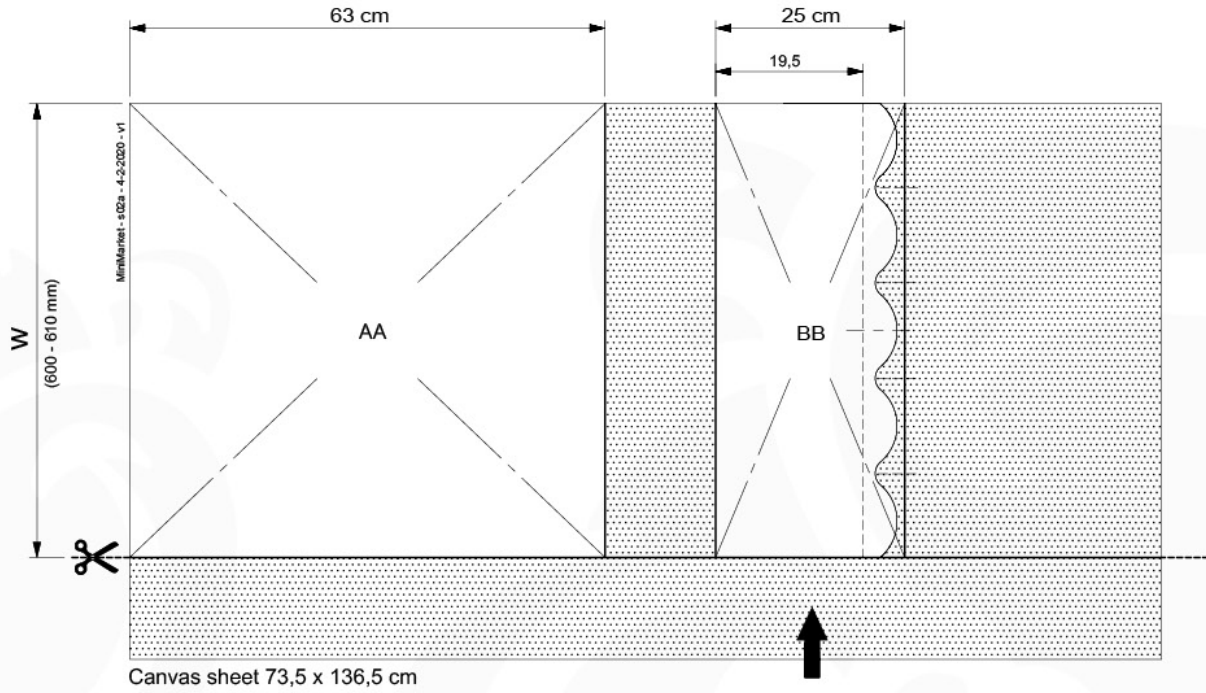

10.5 Roof Castle

15 Market

1

W

(600 - 610 mm)

W

(600 - 610 mm)

2a