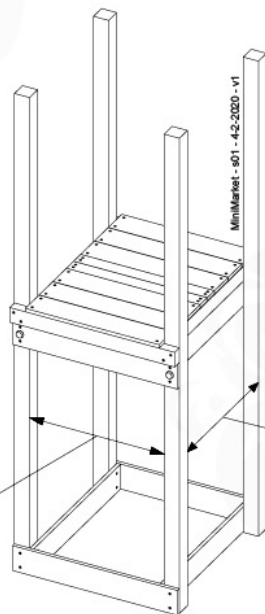

10.5 Roof Castle

15 Market

1

W

(600 - 610 mm)

W

(600 - 610 mm)

2a