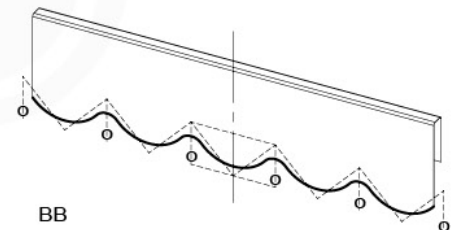

✂ pattern → 2b

2b