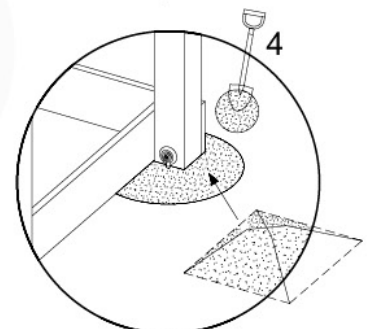

20

1-Swing frame / 2-Swing frame
457_101

+

20

1-Climb frame / 2-Climb frame
457_105

GOTO Swing manual - s00 - 20-11-2019 - v0

20 Ground Anchors

1

Tower Anchors - 001 - 12.12.2019 - v1

2

CONCRETE
40 L / 80 kg

24h

21 Slide set

↓
1-T

↓
1-U

Slide set - 500 - 12x12-2019 - v0.1