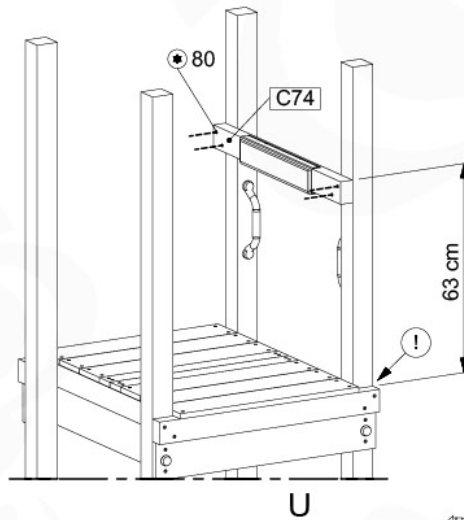

↓
1-T

↓
1-U

Slide set - 500 - 12x12-2019 - v0.1

1