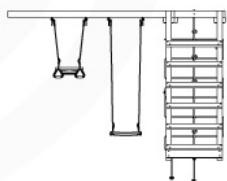

18 Picnic

1

Picnic - s01 - 11-12-2019 - v0

2

Picnic - s01 - 11-12-2019 - v0

19 Swing Frame / Climb Frame

20

+

20

1-Swing frame / 2-Swing frame
457_101

+

20

1-Climb frame / 2-Climb frame
457_105

GOTO Swing manual - s00 - 20-11-2019 - v0

20 Ground Anchors

1