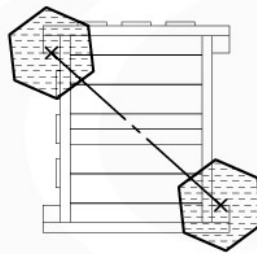

20

1-Swing frame / 2-Swing frame
457_101

+

20

1-Climb frame / 2-Climb frame
457_105

GOTO Swing manual - s00 - 20-11-2019 - v0

20 Ground Anchors

1