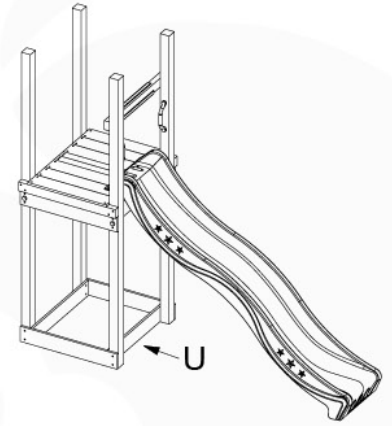

20

1-Swing frame / 2-Swing frame
457_101

+

20

1-Climb frame / 2-Climb frame
457_105

GOTO Swing manual - s00 - 20-11-2019 - v0

20 Ground Anchors

1

Tower Anchors - 001 - 12.12.2019 - v1

2

CONCRETE
40 L / 80 kg

24h

21 Slide set

↓
1-T

↓
1-U

Slide set - 500 - 12x12-2019 - v0.1