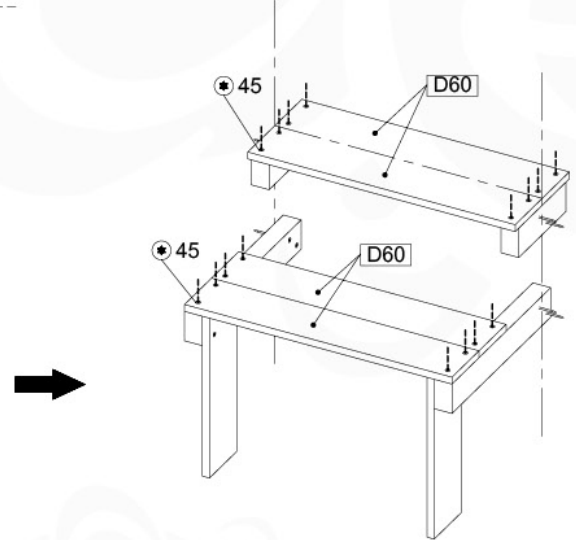

18 Picnic

1

Picnic - s01 - 11-12-2019 - v0

2

Picnic - s01 - 11-12-2019 - v0