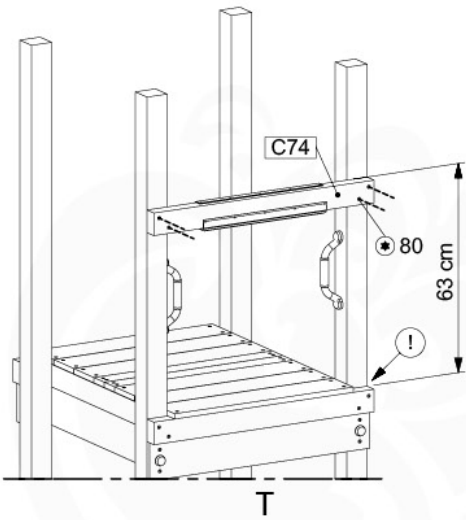

↓
1-T

↓
1-U

Slide set - 500 - 12x12-2019 - v0.1

1