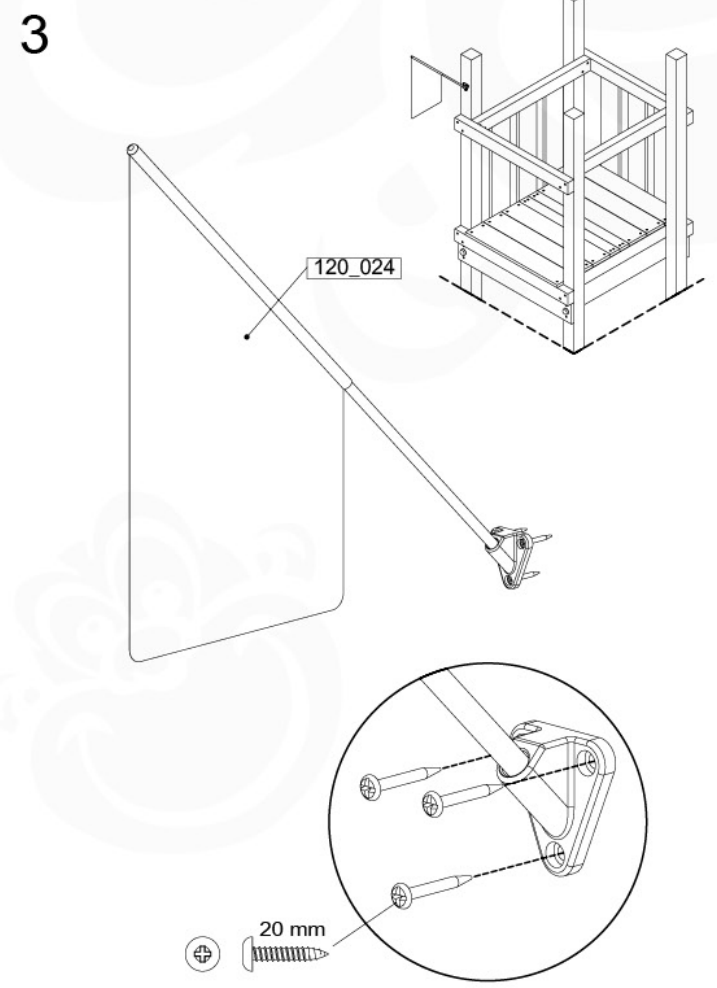

Tower Anchors - 001 - 12.12.2019 - v1

2

CONCRETE
40 L / 80 kg

24h

21 Slide set

↓
1-T

↓
1-U

Slide set - 500 - 12x12-2019 - v0.1

1

Slide set - 501 - 12x12-2019 - v0.1

2

3

22 Accessories

Accessory set - 001 - 21-11-2019 - v0

Accessory set - 002/03 - 21-11-2019 - v0