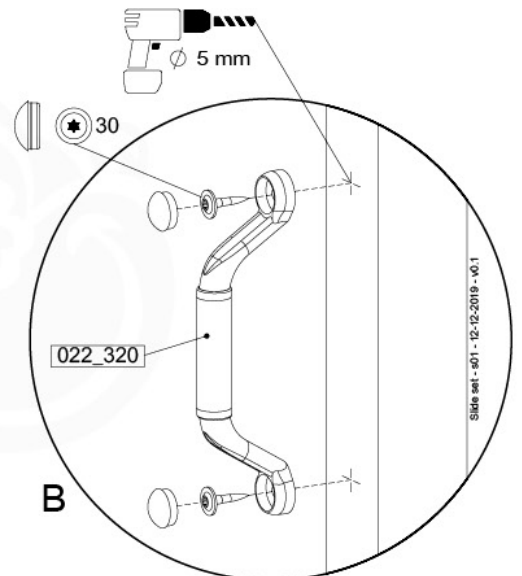

↓
1-T

↓
1-U

Slide set - 500 - 12x12-2019 - v0.1

1