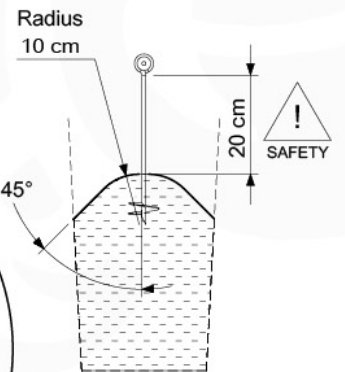

CONCRETE
40 L / 80 kg

24h