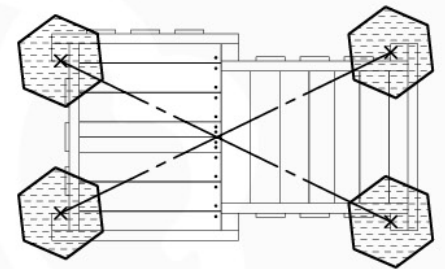

20

1-Swing frame / 2-Swing frame
457_101

+

20

1-Climb frame / 2-Climb frame
457_105

GOTO Swing manual - s00 - 20-11-2019 - v0

20 Ground Anchors

1