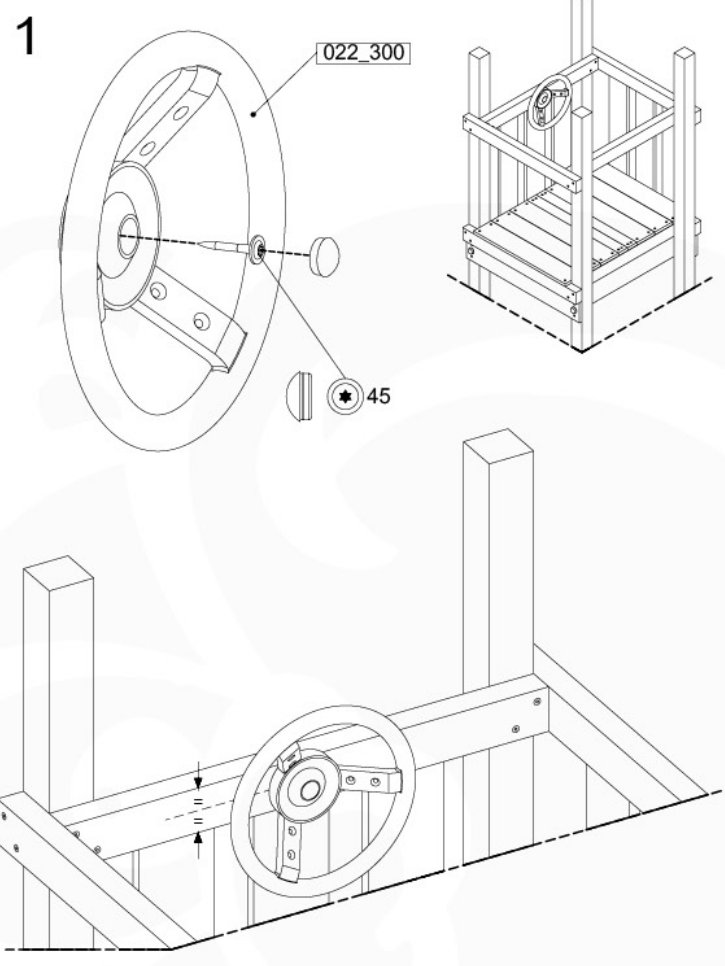

Tower Anchors - 001 - 12.12.2019 - v1

2

CONCRETE
40 L / 80 kg

24h

21 Slide set

↓
1-T

↓
1-U

Slide set - 500 - 12x12-2019 - v0.1

1

Slide set - 501 - 12x12-2019 - v0.1

2

3

22 Accessories

Accessory set - 001 - 21-11-2019 - v0

Accessory set - 002/03 - 21-11-2019 - v0