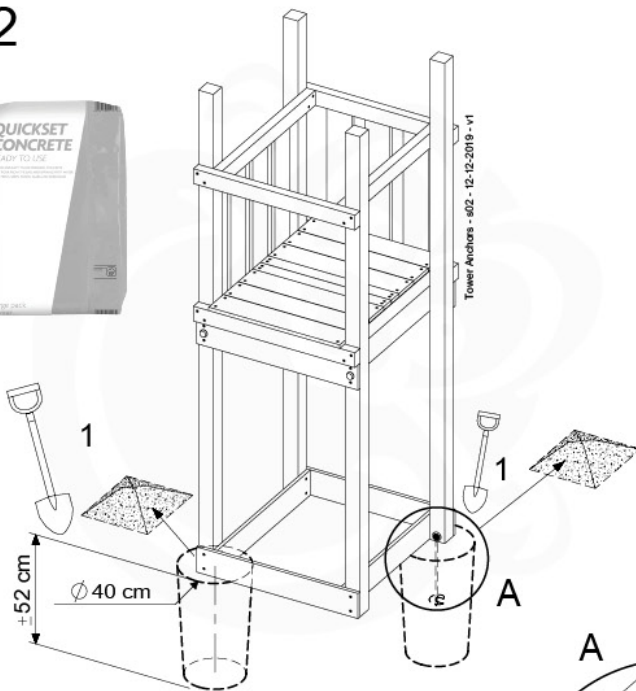

Tower Anchors - 001 - 12.12.2019 - v1

2