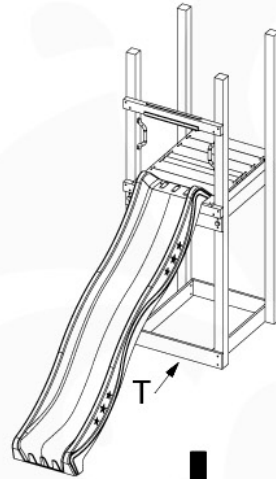

20

1-Swing frame / 2-Swing frame
457_101

+

20

1-Climb frame / 2-Climb frame
457_105

GOTO Swing manual - s00 - 20-11-2019 - v0

20 Ground Anchors

1

Tower Anchors - 001 - 12.12.2019 - v1

2

CONCRETE
40 L / 80 kg

24h

21 Slide set

↓
1-T

↓
1-U

Slide set - 500 - 12x12-2019 - v0.1

1

Slide set - 501 - 12x12-2019 - v0.1

2

3

22 Accessories

Accessory set - 001 - 21-11-2019 - v0

Accessory set - 002/03 - 21-11-2019 - v0