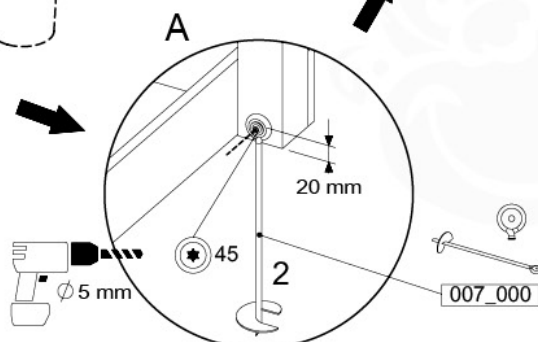

20 Ground Anchors

1

Tower Anchors - 001 - 12.12.2019 - v1

2

CONCRETE
40 L / 80 kg

24h