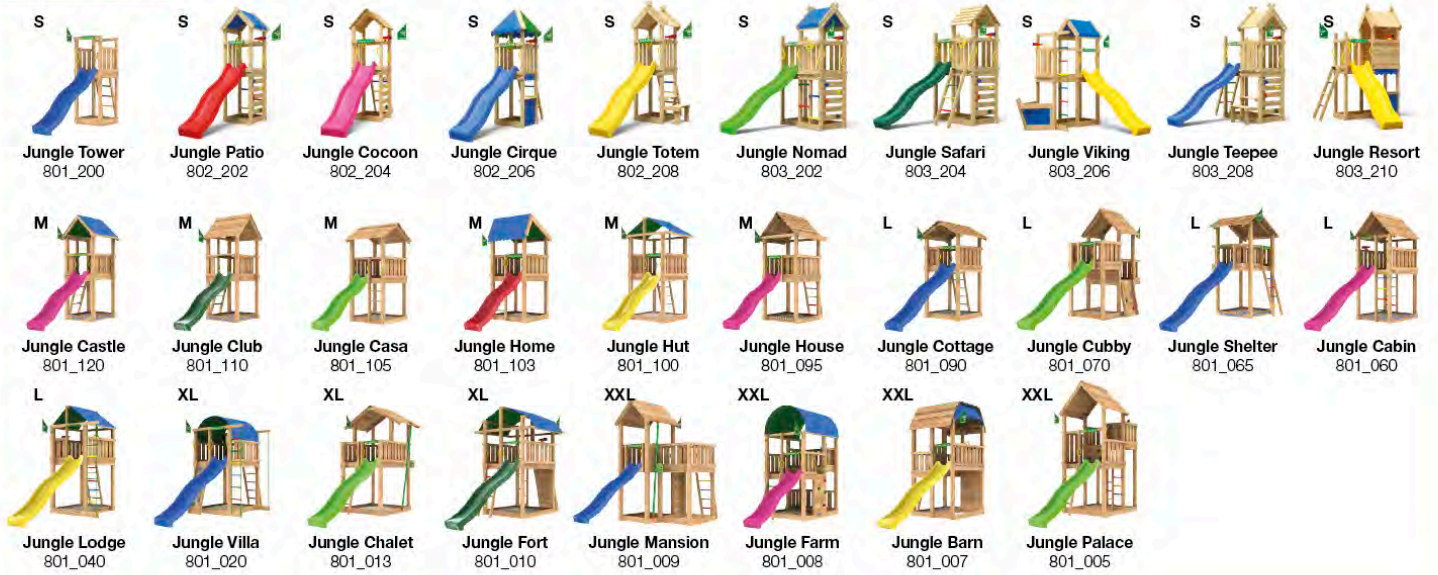

28

2x
002_308

29 Extra

30 Safety Check

1x
022_910

31

Playtowers

Playhouses

Modules

Links

Swings

Frames

Accessories