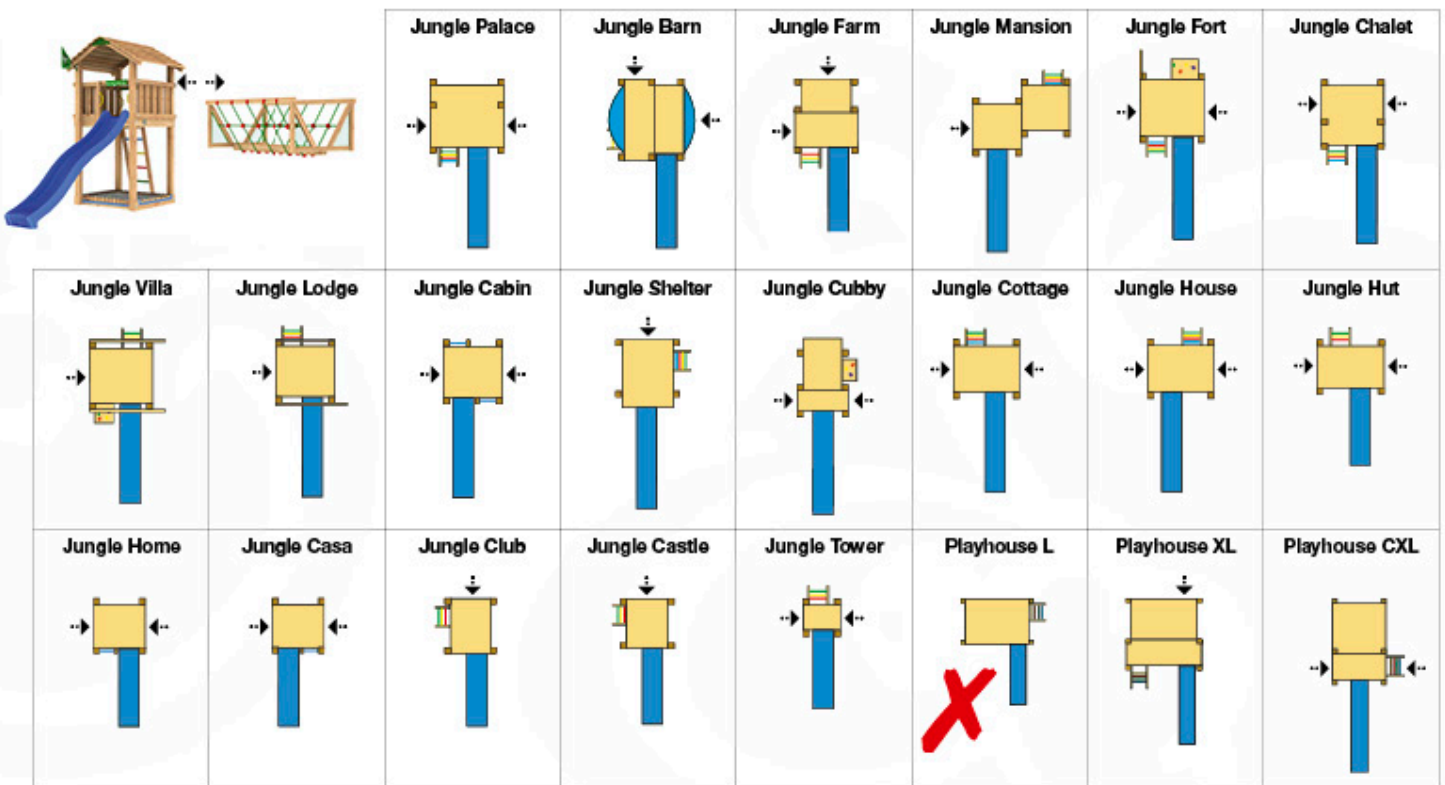

2 Playground Planner Net Link