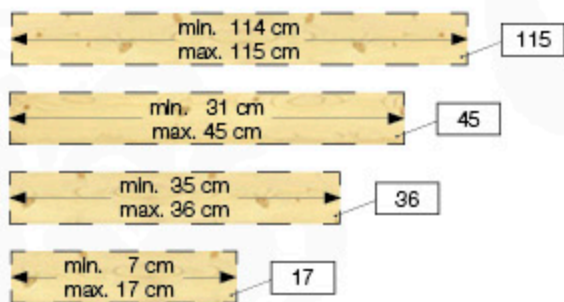

1d Timber Playhouse Module 125 cm

650_246

Farm	House	Hut	Home	Casa	Club	Castle	Tower
41x	46x	46x	46x	46x	40x	38x	28x
1x	1x	1x	1x	1x	1x	1x	1x
8x	8x	8x	8x	8x	8x	8x	8x
4x	4x	4x	4x	4x	4x	4x	4x

Farm	House	Hut	Home	Casa	Club	Castle	Tower
33x	36x	36x	36x	36x	32x	30x	20x
1x	1x	1x	1x	1x	1x	1x	1x
6x	6x	6x	6x	6x	6x	6x	6x
3x	3x	3x	3x	3x	3x	3x	3x

Farm	House	Hut	Home	Casa	Club	Castle	Tower
27x	28x	28x	28x	28x	28x	26x	16x
1x	1x	1x	1x	1x	1x	1x	1x
6x	6x	6x	6x	6x	6x	6x	6x
3x	3x	3x	3x	3x	3x	3x	3x