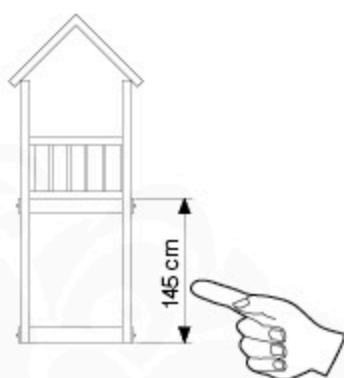

Timber Playhouse Module

650_246 + 650_247

1a

1b

Jungle Palace	Jungle Lodge
Jungle Barn	Jungle Cabin
Jungle Mansion	Jungle Shelter
Jungle Fort	Jungle Cubby
Jungle Chalet	Jungle Cottage
Jungle Villa	

Jungle Farm	Jungle Castle
Jungle House	Jungle Tower
Jungle Hut	
Jungle Home	
Jungle Casa	
Jungle Club