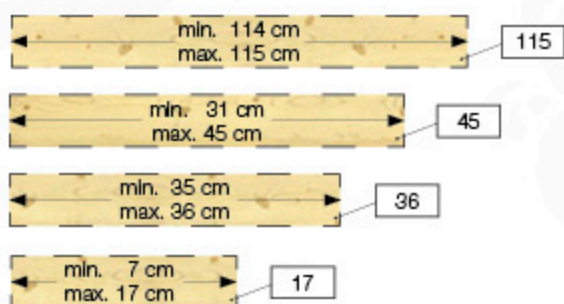

1d Timber Playhouse Module 125 cm

650_246

Farm	House	Hut	Home	Casa	Club	Castle	Tower
41x	46x	46x	46x	46x	40x	38x	28x
1x	1x	1x	1x	1x	1x	1x	1x
8x	8x	8x	8x	8x	8x	8x	8x
4x	4x	4x	4x	4x	4x	4x	4x

Farm	House	Hut	Home	Casa	Club	Castle	Tower
33x	36x	36x	36x	36x	32x	30x	20x
1x	1x	1x	1x	1x	1x	1x	1x
6x	6x	6x	6x	6x	6x	6x	6x
3x	3x	3x	3x	3x	3x	3x	3x

Farm	House	Hut	Home	Casa	Club	Castle	Tower
27x	28x	28x	28x	28x	28x	26x	16x
1x	1x	1x	1x	1x	1x	1x	1x
6x	6x	6x	6x	6x	6x	6x	6x
3x	3x	3x	3x	3x	3x	3x	3x