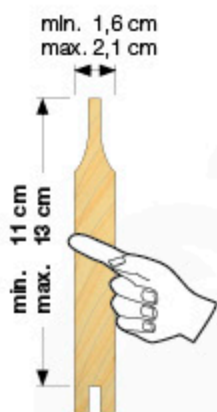

1d Timber Playhouse Module 125 cm

650_246

Farm	House	Hut	Home	Casa	Club	Castle	Tower
41x	46x	46x	46x	46x	40x	38x	28x
1x	1x	1x	1x	1x	1x	1x	1x
8x	8x	8x	8x	8x	8x	8x	8x
4x	4x	4x	4x	4x	4x	4x	4x

Farm	House	Hut	Home	Casa	Club	Castle	Tower
33x	36x	36x	36x	36x	32x	30x	20x
1x	1x	1x	1x	1x	1x	1x	1x
6x	6x	6x	6x	6x	6x	6x	6x
3x	3x	3x	3x	3x	3x	3x	3x

Farm	House	Hut	Home	Casa	Club	Castle	Tower
27x	28x	28x	28x	28x	28x	26x	16x
1x	1x	1x	1x	1x	1x	1x	1x
6x	6x	6x	6x	6x	6x	6x	6x
3x	3x	3x	3x	3x	3x	3x	3x