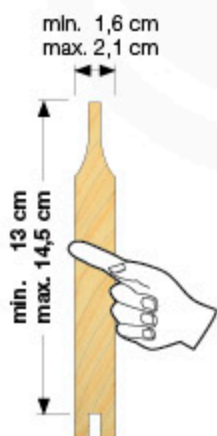

1d Timber Playhouse Module 125 cm

650_246

Farm	House	Hut	Home	Casa	Club	Castle	Tower
41x	46x	46x	46x	46x	40x	38x	28x
1x	1x	1x	1x	1x	1x	1x	1x
8x	8x	8x	8x	8x	8x	8x	8x
4x	4x	4x	4x	4x	4x	4x	4x

Farm	House	Hut	Home	Casa	Club	Castle	Tower
33x	36x	36x	36x	36x	32x	30x	20x
1x	1x	1x	1x	1x	1x	1x	1x
6x	6x	6x	6x	6x	6x	6x	6x
3x	3x	3x	3x	3x	3x	3x	3x

Farm	House	Hut	Home	Casa	Club	Castle	Tower
27x	28x	28x	28x	28x	28x	26x	16x
1x	1x	1x	1x	1x	1x	1x	1x
6x	6x	6x	6x	6x	6x	6x	6x
3x	3x	3x	3x	3x	3x	3x	3x